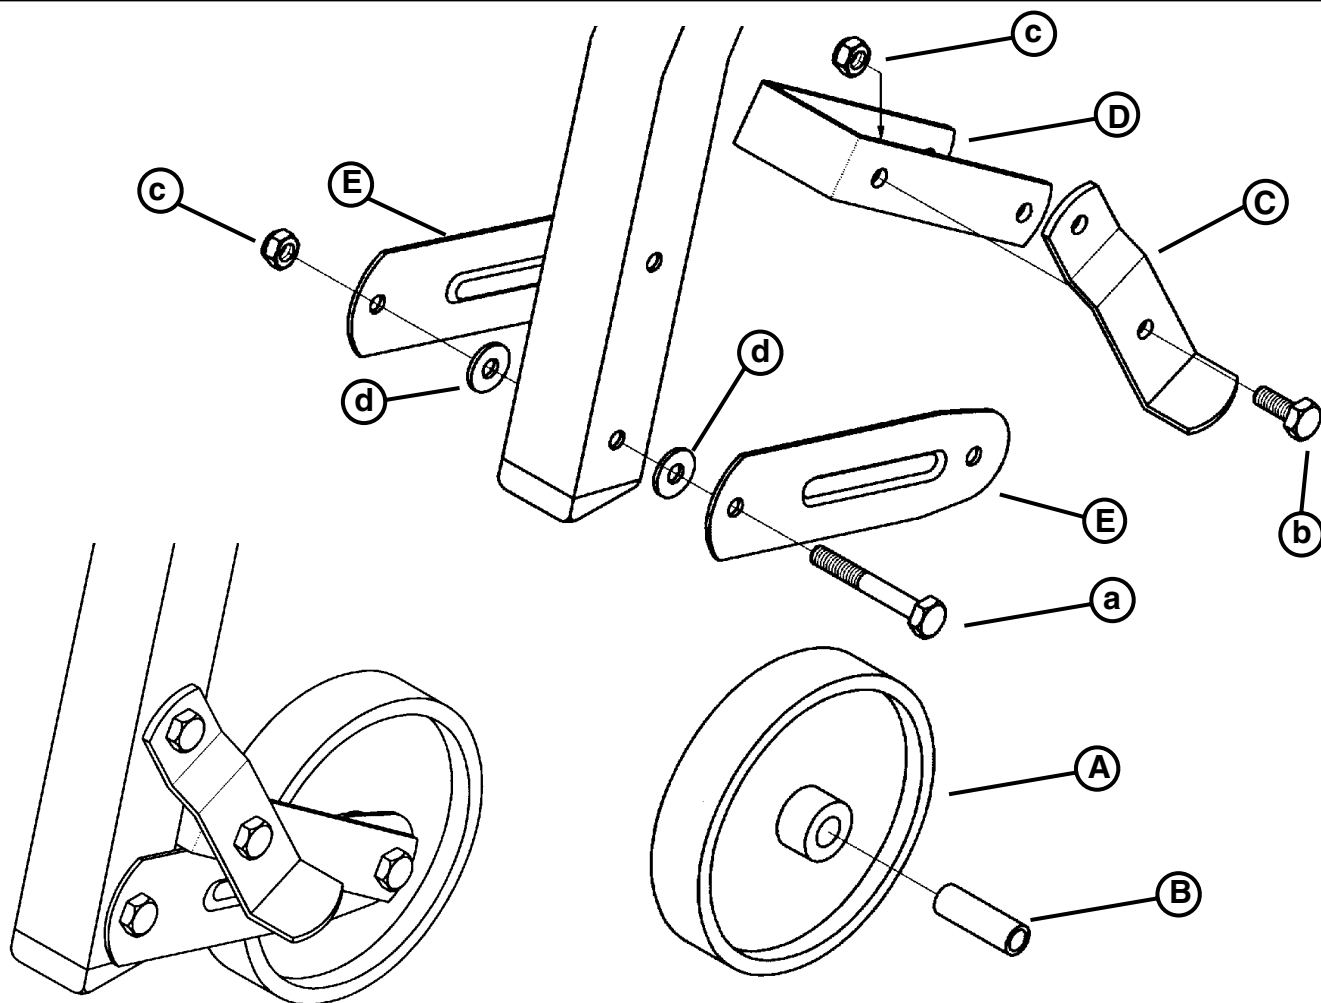

ホイールキット2000用 - AWA200

ワークセンター2000(WCA200) & 旧型ルーター/ジグソースタンド(RSA200)に対応

Diag.	Part No.	Description	Qty Supplied	Comments
-	PUA283	Packing Carton	1	
-	PUA263	Packing List	1	
-	PUA286	Assembly Instructions	1	
A	AWA012	Wheel (100mm x 20mm)	1	
B	AWA009	Steel Bush	1	
C	AWA016	Locking Lever	1	
D	AWA015	U-Bracket	1	
E	AWA002	Side Plate	1	
-	AWA017	Fastener Bag	1	
a	-	M6 x 45 Hex Bolts	4	
b	-	M6 x 16 Hex Bolts	2	Available in Fastener Bag
c	-	M6 Nyloc Nuts	8	
d	-	M6 Washers	4	

Specifications:

Packed weight: 0.99kg

Packed Size: 225 x 115 x 45mm

Volume: 0.0011m³

Paint: Epoxy powder coat (oven cured) **Colour:** Charcoal grey

Tube size: Zinc plated mild steel

Wheel: Nylon six