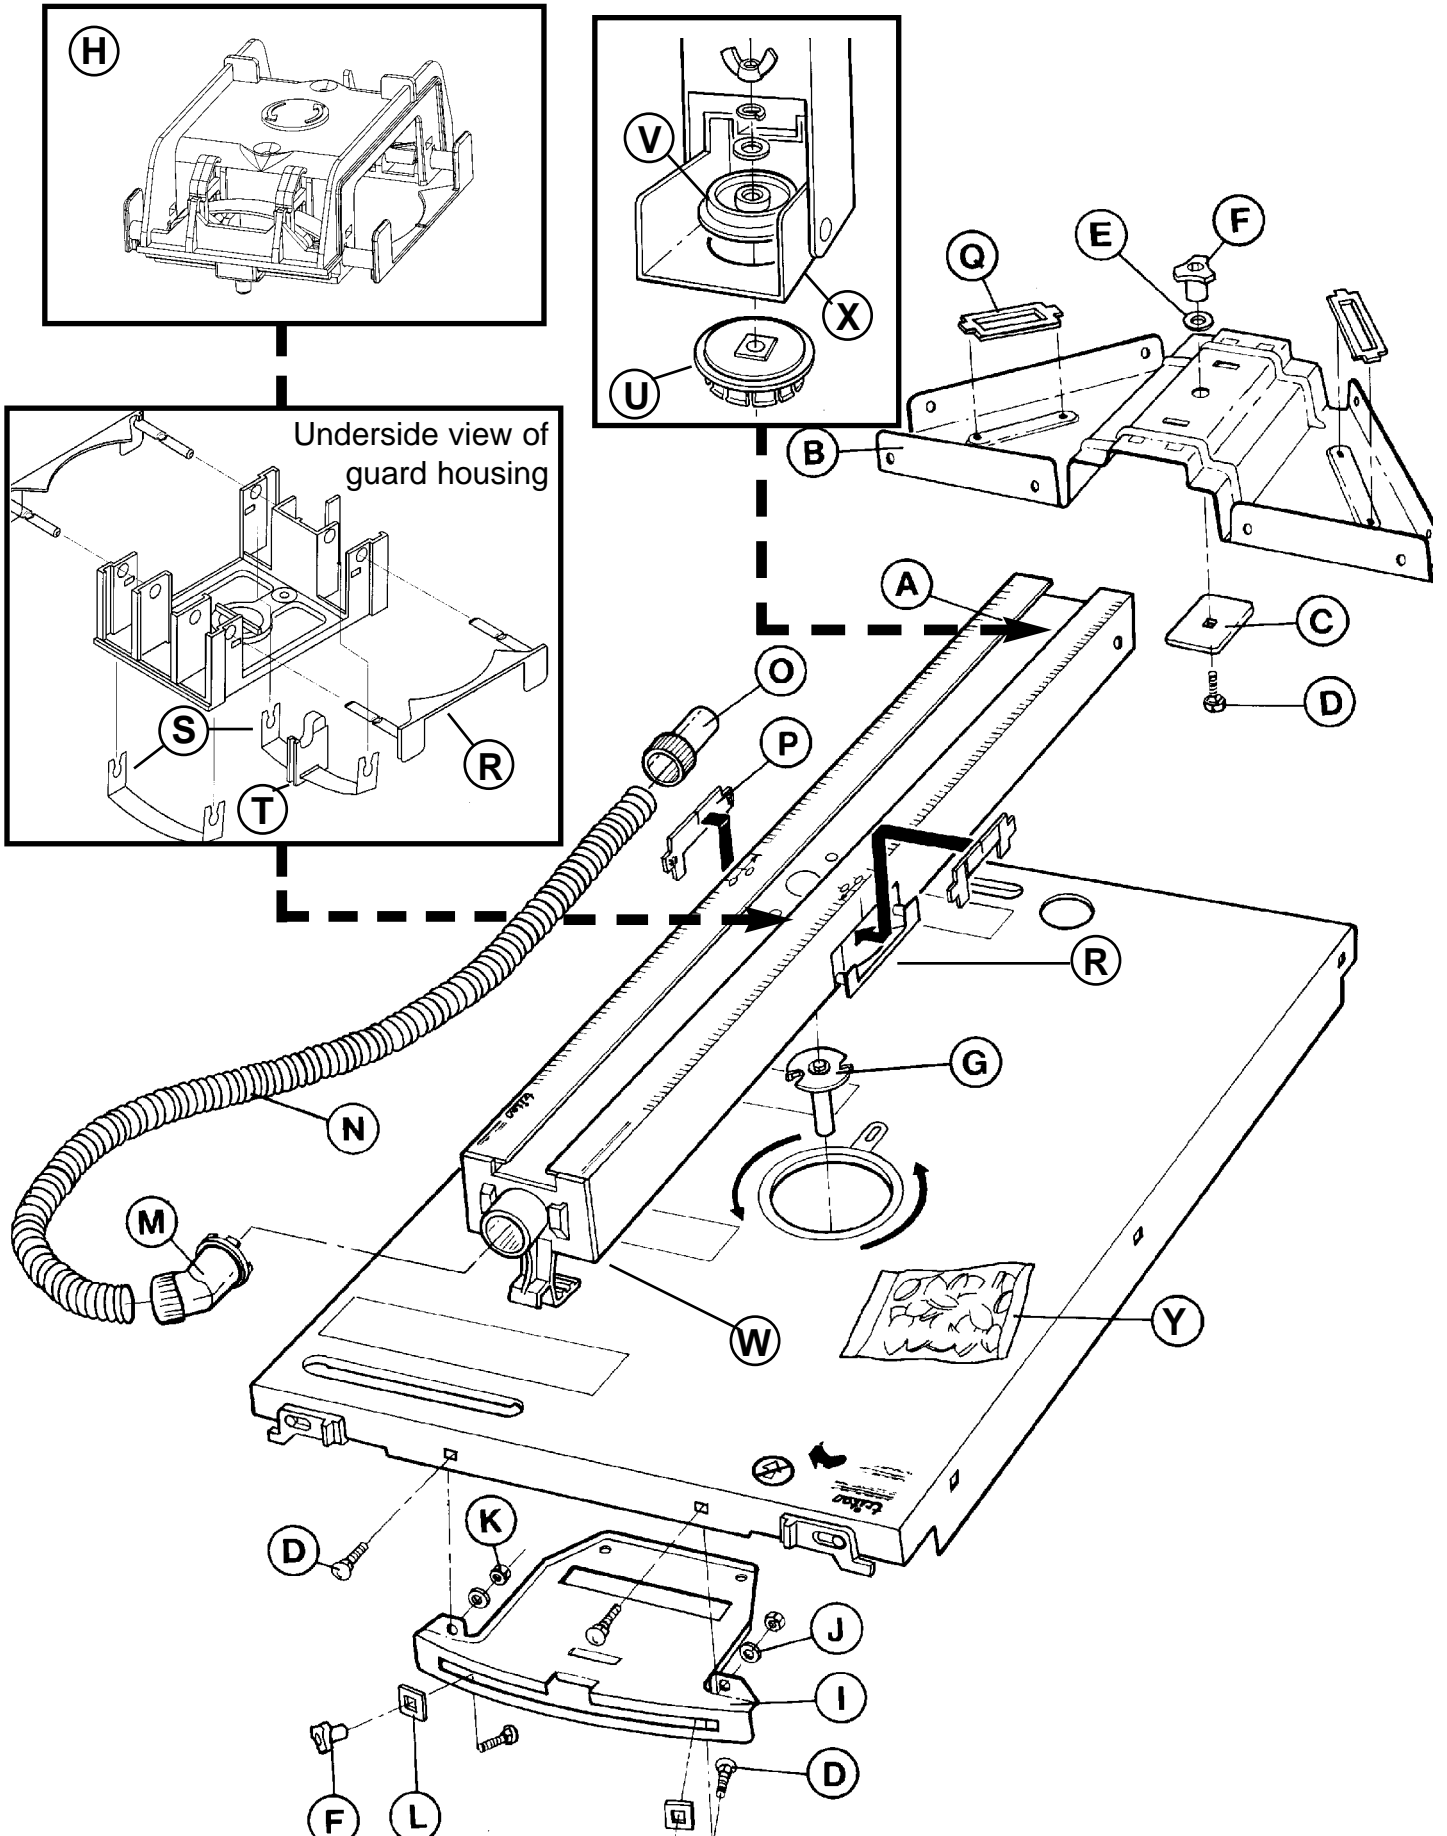

# Biscuit Joiner System 2000 - BJA001

Suits Router/Jigsaw Table Series 2000. Adapts to suit earlier Router / Jigsaw tables.

# Biscuit Joiner System 2000 - BJA001

Suits Router/Jigsaw Table Series 2000. Adapts to suit earlier Router / Jigsaw tables.†

Diag. Ref.	Part No.	Description	Qty Supplied as Spare Part	Comments
-	PUA190	Packing Carton	1	
-	PUA267	Packing List	1	
-	PUA193	Instruction Manual	1	
-	PUA197	Retrofit Template	1	For earlier model Router tables
A	BJA032	Pivoting Fence	1	
B	BJA014	Sliding Guide	1	
C	BJA016	Guide Clamp	1	
D	-	6mm x 16mm Coach bolt	1	} Available in Fastener Bag
E	-	6 x 19mm Washer	1	
F	CPA096	Tri-Knob (6mm)	1	
G	BJA038	Cutter (complete) in container	1	Packed with 1/2" & 1/4" Shank
-	BJA053	Cutting Disc only	1	
-	BJA055	Shank 1/2"	1	
-	BJA058	Shank 1/4"	1	
H	BJA306	Guard Assembly (complete)	1	Complete with replacement screws
I	BJA041	Spring Return Mechanism	1	
J	-	6mm Washer	2	} Available in Fastener Bag
K	-	6mm Nyloc nut	2	
L	-	Limit Stop	2	
M	CMA033	Hose Adaptor	1	
N	CMA034	Vacuum Hose	1	
O	CMA032	Hose Nozzle	1	
P	BJA029	Notched Windows	1	
Q	BJA022	Slotted Windows	1	
R	BJA019	Safety Guard	1	
S	BJA024	Guard Spring (plastic)	1	
T	BJA007	Lock Pin (plastic)	1	
U	BJA005	Fence Pivot Boss	1	
V	BJA006	Fence Retro Fit Disk	1	
W	BJA004	Fence Hold Down Latch	1	
X	BJA003	Fence Hinge Assembly	1	
-	BJA042	Main Fastener Bag	1	
Y	BJA050	Biscuits (packet of 50)	1	Additional biscuits also available in a barrel of 500 (BJA056).
-	BJA045	4mm Straight Router Bit (1/2" shank)	1	Accessory cutter, not included with product

†**Special Note:** This product is suitable for fitting to all Triton Router / Jigsaw Tables manufactured after 16/7/87. They should have: 1) red slide catches fitted to the rear edge of the table, and 2) screen printed calibrated table scales. See Router / Jigsaw Table superseded products.