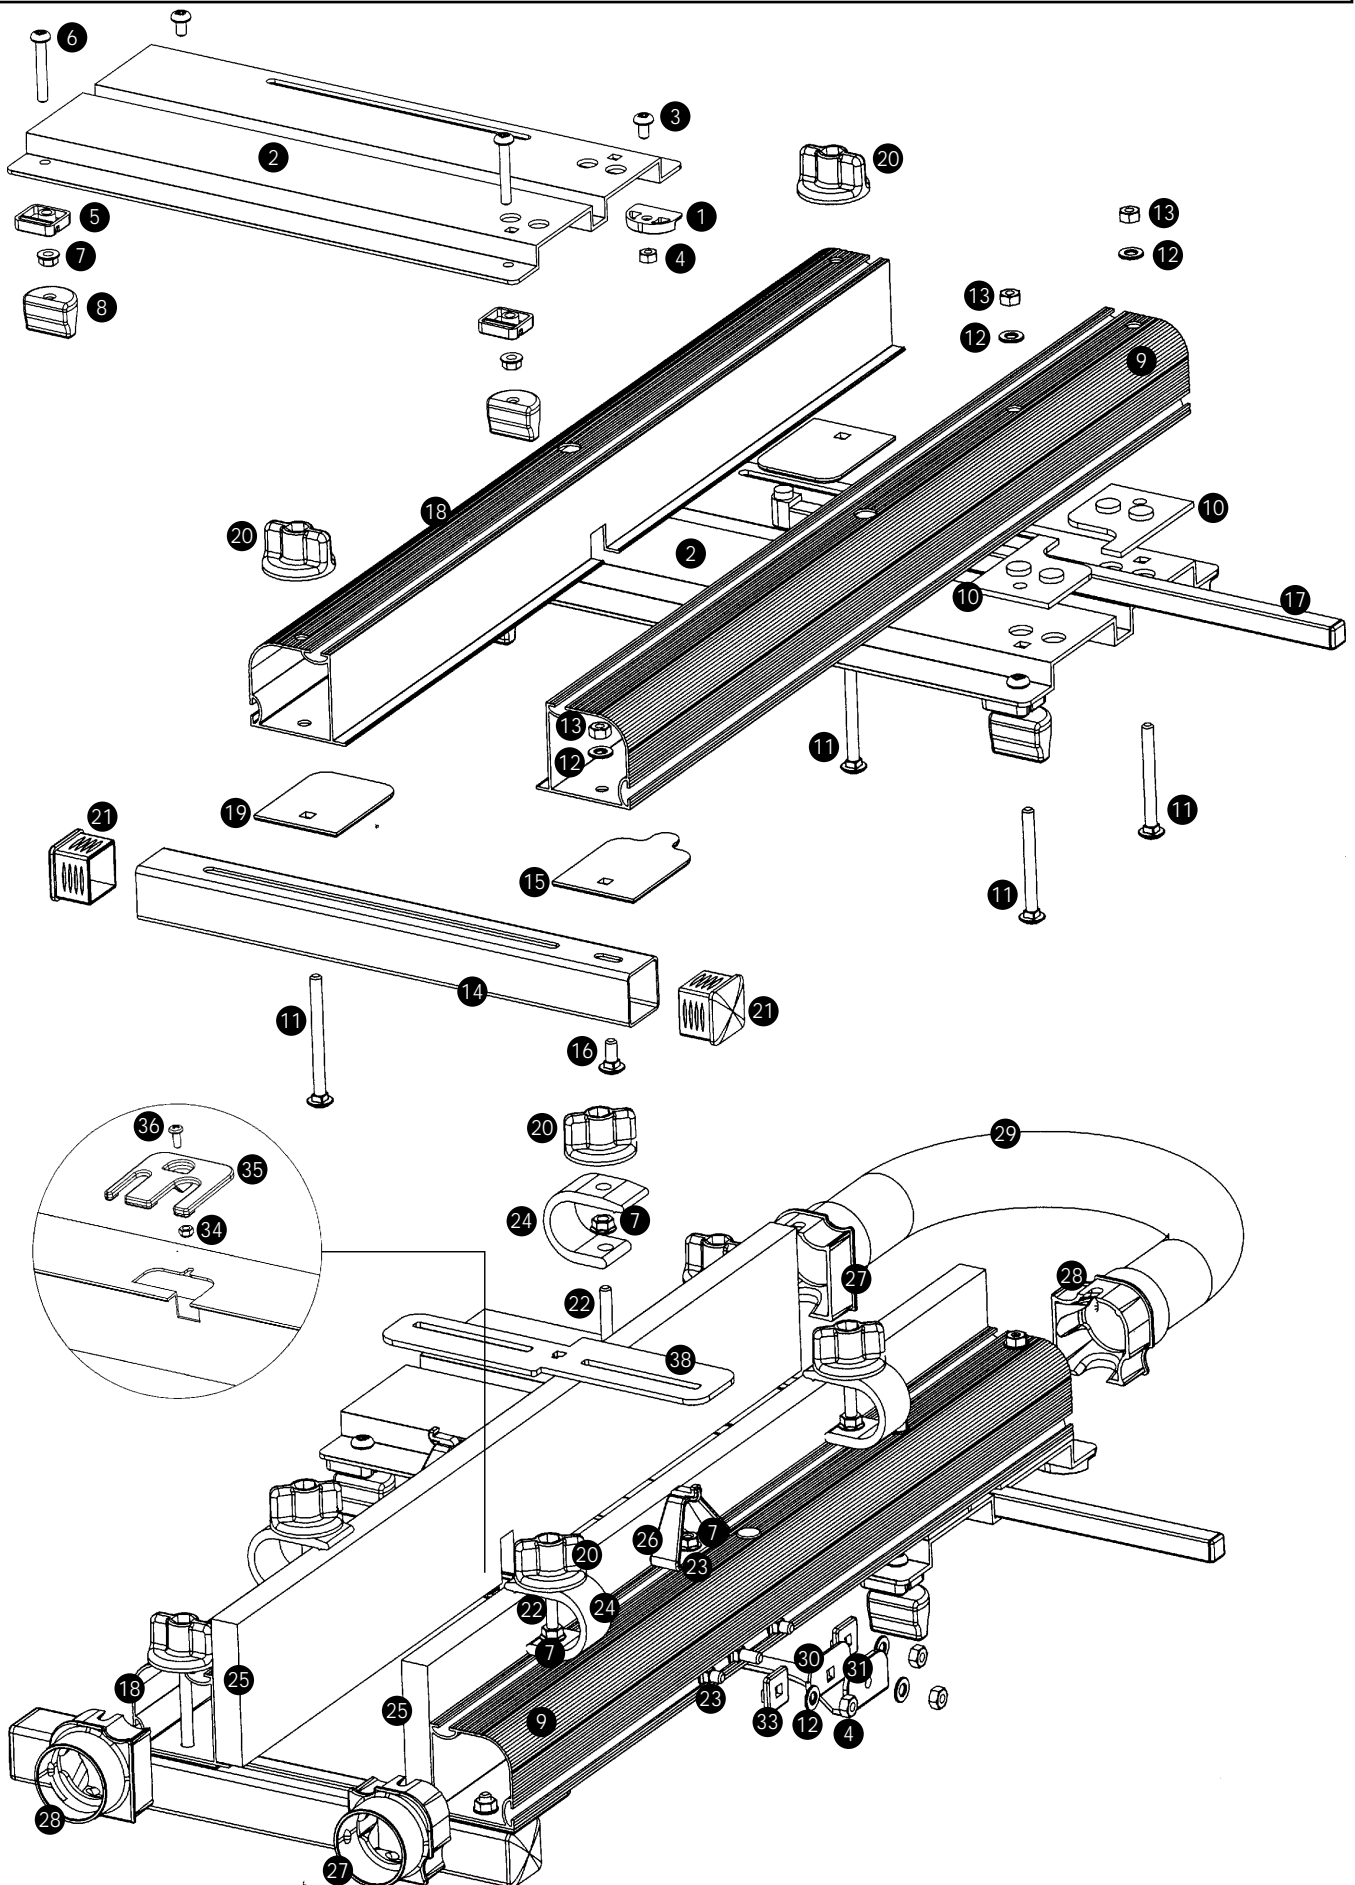

Finger Jointer - FJA300

Suits Router Table model RTA300 only

Finger Jointer - FJA300

Suits Router Table model RTA300 only

Diag. Ref.	Part No.	Description	Qty Supplied as Spare Part	Comments
1,5&8	RTA391	Slider Tree	1	
2	FJA045	Slider	1	
9	FJA004	Fixed Fence	1	
10	FJA019	Pegged Spacer	1	
14	FJA035	Outer Brace	1	
15	FJA020	Brace Spacer	1	
17	FJA012	Travel Stop	1	
18	FJA011	Adjustable Fence	1	
19	FJA021	Adjustable Fence Spacer	1	
20	CMA040	Round Knob	1	
21	CPA013	Brace Plug	1	
24	FJA023	Fence Clamp	1	
25	FJA038	MDF Fence Face	1	
26	FJA033	Supports	1	
27	FJA008	Fence Cap (Right Handed)	1	
28	FJA007	Fence Cap (Left Handed)	1	
29	FJA039	Hose - 400mm (stored inside Fixed Fence)	1	
30	FJA043	Finger Spacer	1	
31	FJA029	1/2" Finger	1	
32	FJA027	1/4" Finger (not shown)	1	
33	FJA044	Finger Stop	1	
35	FJA005	Cutter Surround (A)	1	
-	FJA005	Cutter Surround (B)	1	
38	FJA031	Initial Cut Stop	1	
-	FJA050	1/2" Straight Cutter with 1/2" shank	1	
-	FJA051	1/2" Straight Cutter with 1/4" shank	1	Available on exchange basis
-	FJA018	Fastener Bag 1 (Slider Components)	1	
-	FJA052	Fastener Bag 2 (Fence Mounting Components)	1	
-	FJA026	Fastener Bag 3 (Fence Accessory Components)	1	
Fasteners not supplied separately				
3	-	M6 x 10 Screw	-	
4	-	M6 Hex Nut	-	
6	-	M6 x 30 Screw	-	
7	-	M6 Flange Nut	-	
11	-	M6 x 65 Coach Bolt	-	
12	-	Washer	-	
13	-	M6 Nyloc Nut	-	
16	-	M6 x 16 Coach Bolt	-	
22	-	M6 x 50 Coach Bolt	-	
23	-	M6 x 12 Coach Bolt	-	
34	-	M4 Nyloc Nut	-	
36	-	M4 x 10 Screw	-	

Specifications:

Packed weight: 4.58kg **Pack Size:** 595 x 225 x 100mm **Volume:** 0.014m³

Paint: Epoxy powder coat (oven cured) **Tubes:** Charcoal & Telecom Gold

Slider: Silver