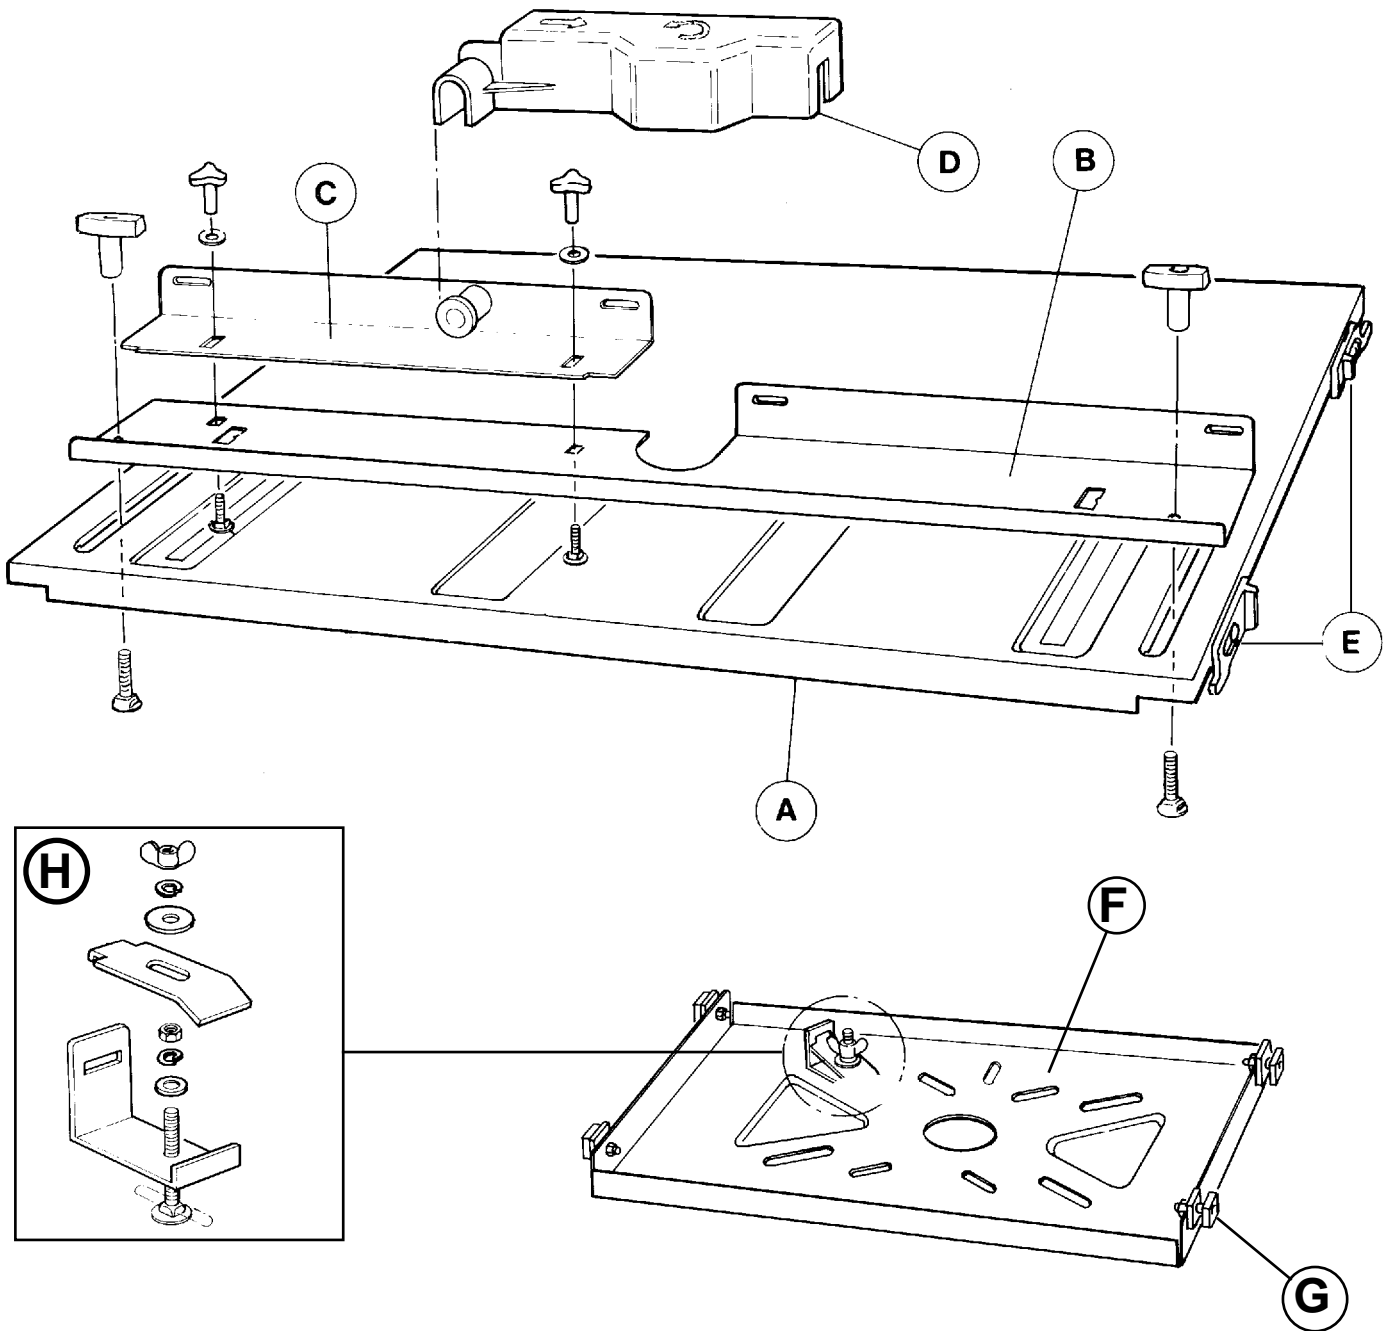

Router / Jigsaw Table - RTA001

Introduced July '87. Superseded July '95.

Diag. Ref.	Part No.	Description	Qty Supplied as Spare Part	Comments
-	PUA075	Instruction Manual	1	
A	-	Table top	1	Original parts not available. See RTA200
B+C	-	Router Fence	1	Replace with Upgrade Fence Part No. RTA210
D	RTA022	Router Guard	1	
E	RTA050	Table Slide Catches	2	Includes pop rivets & bushes
F	RTA017	Router Slide Plate	1	
G	WCA10	Bearings	4	
H	RTA027	Router Clamping Brackets	4	