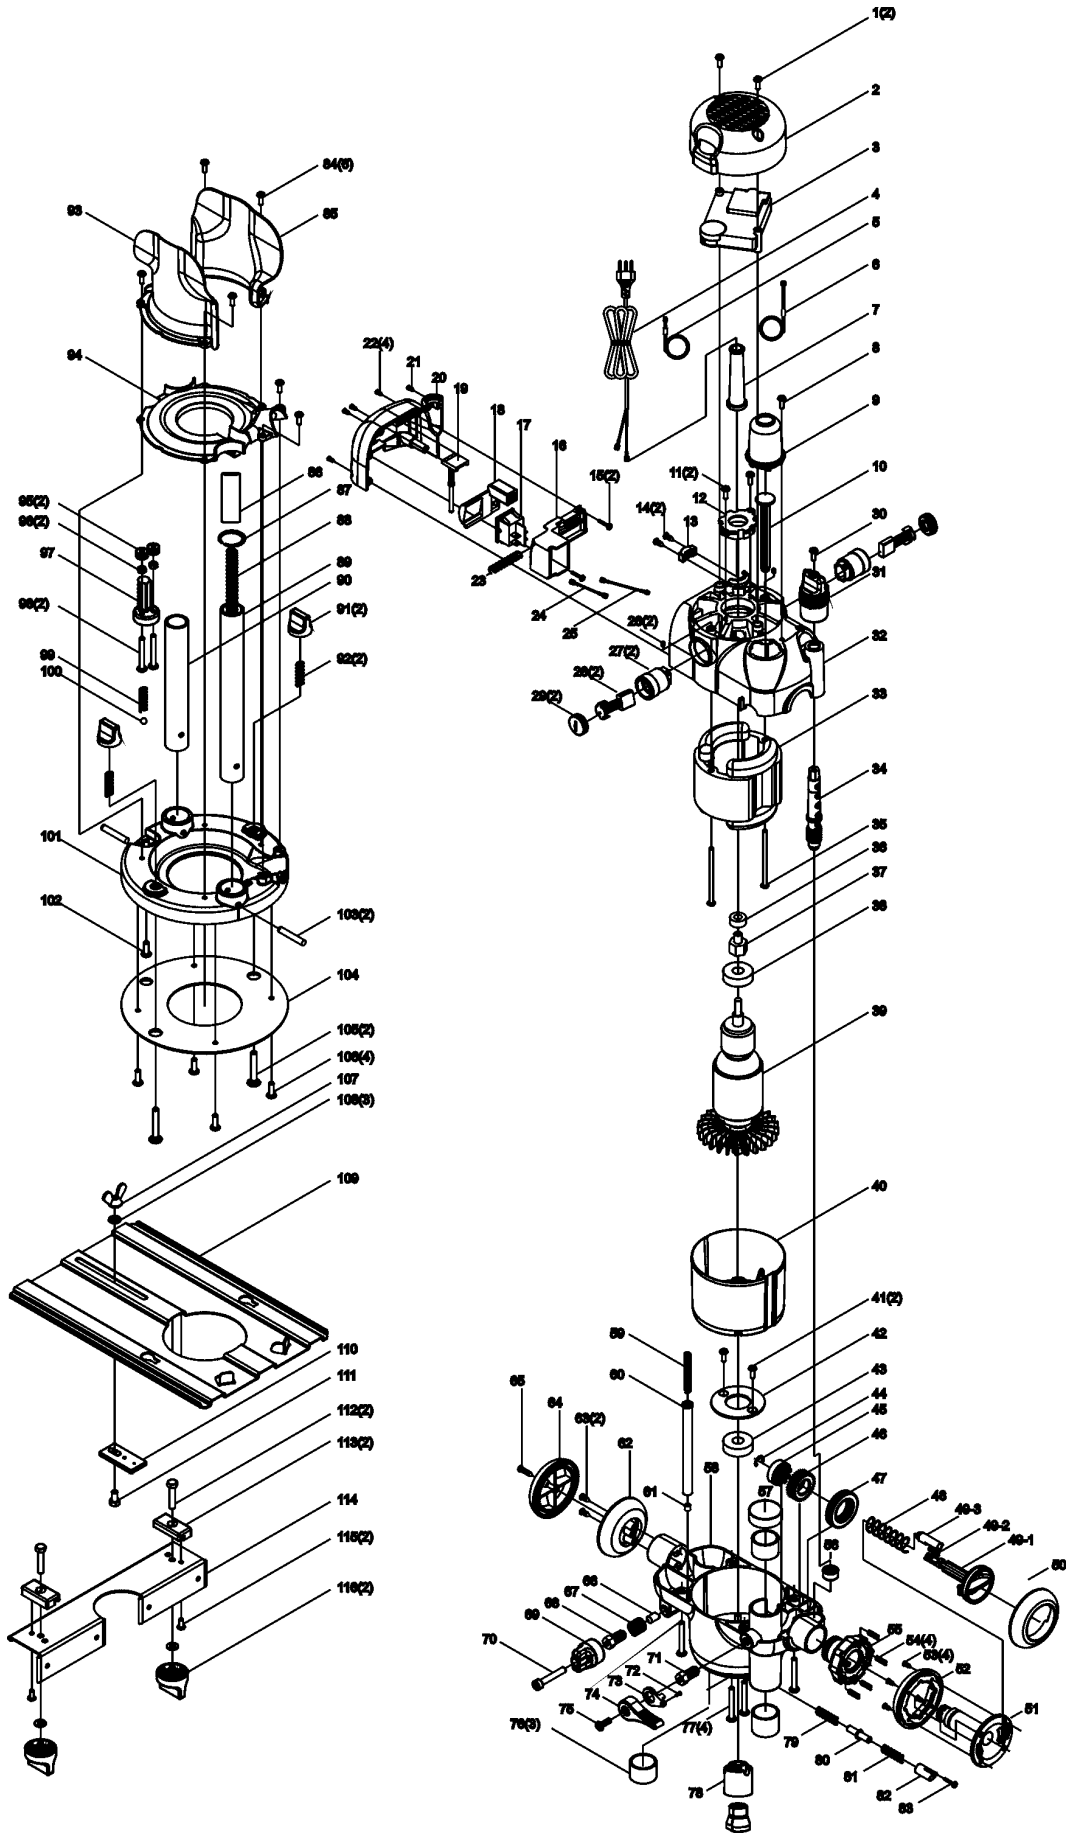

triton 1/2" Precision Router SPARE PARTS LISTING

Item No.	Part No.	Description	Item No.	Part No.	Description
1	TRA067	Screw, motor top cover	62	TRA046	Fixed handle inner
2	TRA007	Motor top cover	63	TRA093	Screw, fixed handle inner
3	TRA027	Speed controller	64	TRA045	Fixed handle outer
4	TRC057	Plug and cord	65	TRA094	Screw, fixed handle outer
5	TRA068	Brush connection B	66	TRA032	Depth stop brass plug
6	TRA069	Brush connection A	67	TRA133	Depth stop knob spring
7	TRA018	Cord relief	68	TRA049	Bolt, plunge lock
8	TRA070	Screw, rack post cap	69	TRA134	Depth stop knob
9	TRA053	Rack post cap	70	TRA135	Depth stop screw
10	TRA065	Guide, rack post spring	71	TRA049	Bolt, plunge lock
11	TRA071	Screw, upper armature bearing plate	72	TRA098	Screw, plunge lock lever plate
12	TRA016	Upper armature bearing plate	73	TRA050	Plate, plunge lock lever
13	TRA017	Cord restraint	74	TRA048	Plunge lock lever
14	TRA072	Screw, cord restraint	75	TRA099	Screw, plunge lock lever
15	TRA073	Screw, switch mount	76	TRA051	Bush, rack and smooth posts
16	TRA019	Switch mount	77	TRA101	Screw, motor body
17	TRA054	Switch	78	TRA013	Chuck Assembly
18	TRA020	Slide cover, switch	78.1	TRA102	Chuck body
19	TRA034	Guide, depth stop spring	78.2	TRA103	Chuck inner
20	TRA006	Housing cover, switch end	79	TRA104	Spring, shaft lock (inner)
21	TRA074	Screw, switch cover, short	80	TRA026	Pin, shaft lock
22	TRA075	Screw, switch cover, long	81	TRA105	Spring, shaft lock (outer)
23	TRA076	Spring, switch cover	82	TRA025	Button, shaft lock
24	TRA077	Connecting wire, brown	83	TRA106	Screw, shaft lock button
25	TRA078	Connecting wire, blue	84	TRA107	Screw, chip shield
26	TRA079	Screw, brush holder	85	TRA022	Chip shield, rear
27	TRA056	Brush holder	86	TRA108	Liner, rack post
28	TRA055	Brush	87	TRA109	Snap ring, rack post
29	TRA080	Cap, brush holder	88	TRA110	Spring, rack post
30	TRA081	Screw, micro adjust knob	89	TRA010	Rack post
31	TRA035	Micro adjust knob	90	TRA011	Smooth post
32	TRA005	Upper motor body	91	TRA064	Knob, fence attachment
33	TRA003	Field	92	TRA111	Spring, fence attachment knob
34	TRA036	Worm shaft, metric	93	TRA021	Chip shield, front
35	TRA082	Screw, field	94	TRA023	Vacuum shield
36	TRA083	Magnet ring	95	TRA030	Turret wheel
36&37	TRA127	Magnet ring & mount assembly	96	TRA112	Nut, turret wheel
37	TRA084	Mount, magnet ring	97	TRC028	Turret
38	TRA085	Upper armature bearing	98	TRA113	Screw, turret wheel
39	TRA002	Armature	99	TRA114	Spring, turret
40	TRA024	Fan shroud	100	TRA029	Turret detent ball
41	TRA086	Screw, lower armature bearing plate	101	TRA008	Base
42	TRA015	Lower armature bearing plate	89,90,101,103	TRA125	Base & post assembly
43	TRA014	Lower armature bearing	102	TRA115	Screw, turret pivot
44	TRA087	E ring	103	TRA116	Roll pin, posts
45	TRA044	Clutch plate	104	TRA009	Base plate
46	TRA043	Plunge pinion	105	TRA117	Coach bolt, fence attachment
47	TRA037	Worm wheel, metric	106	TRA118	Screw, baseplate
48	TRA088	Spring, plunge selector	107	TRA119	Wing nut, circle cutter
49.1	TRA040	Plunge selector	107 to 111	TRA128	Fence plate & circle cutter assembly
49.2	TRA132	Spring	108	TRA120	Washer, circle cutter
49.3	TRA131	Plunge selector rear	109	TRA059	Fence plate
50	TRA038	Plunge handle outer	110	TRA063	Circle cutter pivot
51	TRA041	Plunge handle shaft	111	TRA121	Bolt, circle cutter
52	TRA039	Plunge handle inner	112	TRA122	Bolt, fence slide clamp
53	TRA089	Screw, plunge handle	112 to 116	TRA126	Fence assembly
54	TRA090	Spring, release ring	113	TRA061	Fence slide clamp
55	TRA042	Release ring	114	TRA060	Fence slide face
56	TRA047	Bush, metric worm	115	TRA123	Screw, fence slide clamp
57	TRA091	Reinforcing ring	116	TRA062	Knob, fence slide clamp
57, 58, 76	TRA052	Lower motor body & bush assembly	117	TRA129	1/4" reduction collet
58	TRA004	Lower motor body	118	TRA124	1/2" cutter
59	TRA092	Spring, depth stop	119	TRA066	Spanner
60	TRA033	Depth stop tube	-	PUC526	Instruction Manual
61	TRA058	Plug, depth stop tube			